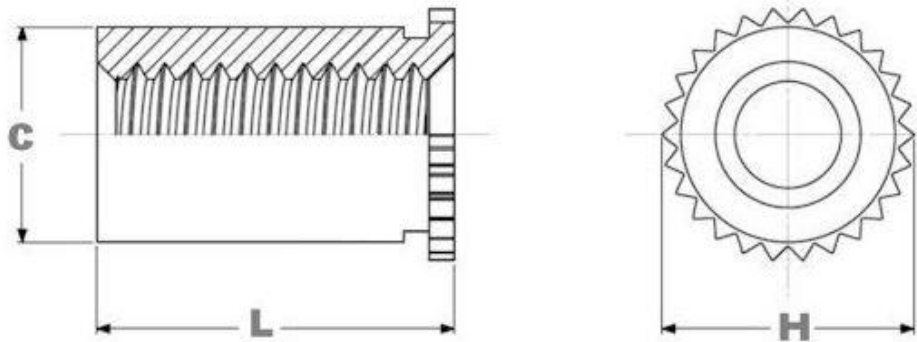

## THREADED STANDOFFS FOR CLOSE-TO-EDGE APPLICATIONS

- TYPES DSO, DSOS - METRIC

These standoffs, which use the proven self-clinching design, install with a squeeze in properly sized round holes and become permanently mounted in the thin sheet.

Use for D-bus connect sheet.

Types DSO and DSOS standoffs are available for close-to-edge applications.

If you require a standoff which we do not offer in this bulletin, please contact us. We will be happy to work with you to satisfy your special need.

It can also be produced according to the customer's drawings, and designed according to the customer's plate hole. DSO self-clinching standoffs provides a cost-effective solution for the installation of the interface, quick and simple installation.